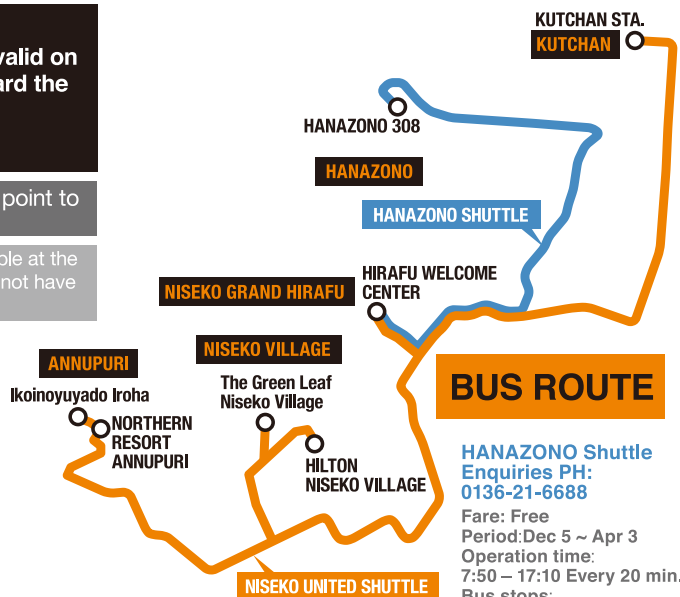

NISEKO UNITED.

SHUTTLE

SHUTTLE

Connecting Ski Resorts and Kutchan-town everyday!

FARE

BUS ROUTE

Holders of the Niseko All Mountain Lift Pass valid on day of bus ride can board the bus for free.

12 point tickets require 1 point to ride the shuttle.

The bus service is also available at the regular fare for those who do not have a pass.

BUS ROUTE

HANAZONO Shuttle Enquiries PH: 0136-21-6688

Fare: Free

Period: Dec 5 ~ Apr 3

Operation time: 7:50 - 17:10 Every 20 min.

OPERATION PERIOD

Each color represent different dates of availability

- Resort Opening day(Nov.21)~Apr.3 Apr.9,10,16,17, Apr.23~May.5
- Dec.5~Apr.3
- Dec.12~Mar.21
- Dec.5~Dec.11 Mar.22~Apr.3

ALL BUSES ARE AVAILABLE from Dec.12 to Mar.21