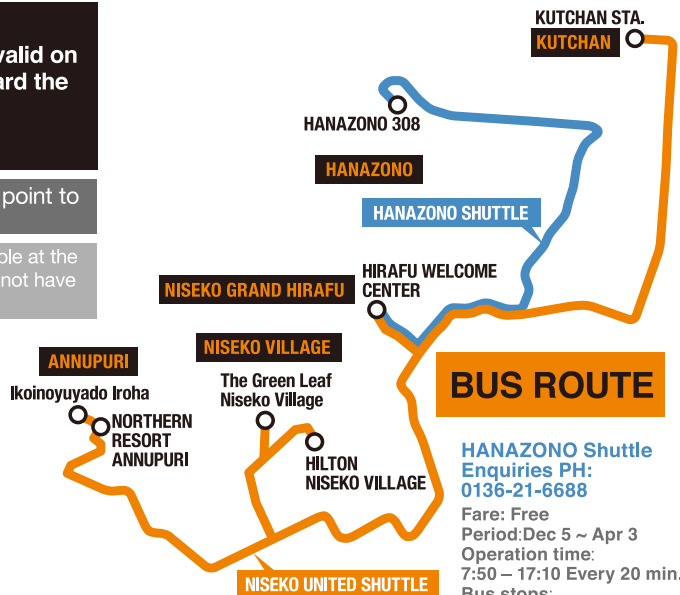

NISEKO UNITED.

SHUTTLE

SHUTTLE

Connecting Ski Resorts and Kutchan-town everyday!

FARE

Holders of the Niseko All Mountain Lift Pass valid on day of bus ride can board the bus for free.

12 point tickets require 1 point to ride the shuttle.

The bus service is also available at the regular fare for those who do not have a pass.

BUS ROUTE

BUS ROUTE

HANAZONO Shuttle Enquiries PH: 0136-21-6688

Fare: Free
 Period: Dec 5 ~ Apr 3
 Operation time: 7:50 - 17:10 Every 20 min.
 Bus stops: Several bus stops throughout the Hirafu Village.

OPERATION PERIOD

Each color represent different dates of availability

- Resort Opening day(Nov.21)~Apr.3 Apr.9,10,16,17, Apr.23~May.5
- Dec.5~Apr.3
- Dec.12~Mar.21
- Dec.5~Dec.11 Mar.22~Apr.3

ALL BUSES ARE AVAILABLE from Dec.12 to Mar.21