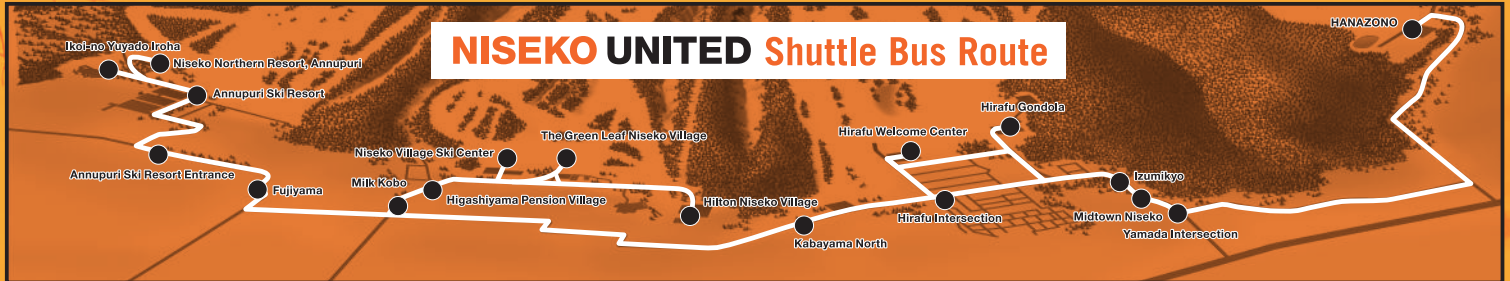

NISEKO UNITED SHUTTLE BUS

TIMETABLE

Mar. 8, 2021 - Apr. 4, 2021

FARE

Free

Persons with the following currently valid lift passes may ride the bus for free. All-mountain day passes, hour-based passes and season passes.

1point

Valid all-mountain point passes.

Pay

All other persons must pay the bus fare (see rates listed inside the bus)

NISEKO UNITED SHUTTLE BUS INQUIRIES TEL : +81(0)136 44 2001 (NISEKO BUS)

A-LINE → IKOI-NO YUYADO IROHA

↓ BUS STOP	LINE →	A	A	A	A	A
HANAZONO		7:40	9:40	11:40	13:40	16:00
Yamada Intersection		7:54	9:54	11:54	13:54	16:14
Midtown Niseko		7:55	9:55	11:55	13:55	16:15
Izumikyo		7:56	9:56	11:56	13:56	16:16
Hirafu Intersection		7:57	9:57	11:57	13:57	16:17
Hirafu Welcome Center		8:04	10:04	12:04	14:04	16:24
Hirafu Gondola		8:09	10:09	12:09	14:09	16:29
Hirafu Intersection		8:12	10:12	12:12	14:12	16:32
Kabayama North		8:14	10:14	12:14	14:14	16:34
Milk Kobo		8:21	10:21	12:21	14:21	16:41
Higashiyama Pension Village		8:22	10:22	12:22	14:22	16:42
Niseko Village Ski Center		8:25	10:25	12:25	14:25	16:45
The Green Leaf Niseko Village		8:27	10:27	12:27	14:27	16:47
Hilton Niseko Village		8:32	10:32	12:32	14:32	16:52
Higashiyama Pension Village		8:34	10:34	12:34	14:34	16:54
Milk Kobo		8:35	10:35	12:35	14:35	16:55
Fujiyama		8:38	10:38	12:38	14:38	16:58
Annupuri Entrance		8:41	10:41	12:41	14:41	17:01
Annupuri Ski Resort		8:45	10:45	12:45	14:45	17:05
Niseko Northern Resort, Annupuri		8:47	10:47	12:47	14:47	17:07
Ikoi-no Yuyado Iroha		8:48	10:48	12:48	14:48	17:08

B-LINE → HANAZONO

↓ BUS STOP	LINE →	B	B	B	B	B
Ikoi-no Yuyado Iroha		8:00	10:00	12:00	14:00	16:00
Niseko Northern Resort, Annupuri		8:01	10:01	12:01	14:01	16:01
Annupuri Ski Resort		8:03	10:03	12:03	14:03	16:03
Annupuri Entrance		8:07	10:07	12:07	14:07	16:07
Fujiyama		8:10	10:10	12:10	14:10	16:10
Milk Kobo		8:14	10:14	12:14	14:14	16:14
Higashiyama Pension Village		8:15	10:15	12:15	14:15	16:15
Niseko Village Ski Center		8:18	10:18	12:18	14:18	16:18
The Green Leaf Niseko Village		8:20	10:20	12:20	14:20	16:20
Hilton Niseko Village		8:25	10:25	12:25	14:25	16:25
Higashiyama Pension Village		8:27	10:27	12:27	14:27	16:27
Milk Kobo		8:28	10:28	12:28	14:28	16:28
Kabayama North		8:35	10:35	12:35	14:35	16:35
Hirafu Intersection		8:37	10:37	12:37	14:37	16:37
Hirafu Gondola		8:40	10:40	12:40	14:40	16:40
Hirafu Welcome Center		8:45	10:45	12:45	14:45	16:45
Hirafu Intersection		8:50	10:50	12:50	14:50	16:50
Izumikyo		8:52	10:52	12:52	14:52	16:52
Midtown Niseko		8:53	10:53	12:53	14:53	16:53
Yamada Intersection		8:54	10:54	12:54	14:54	16:54
HANAZONO		9:08	11:08	13:08	15:08	17:08