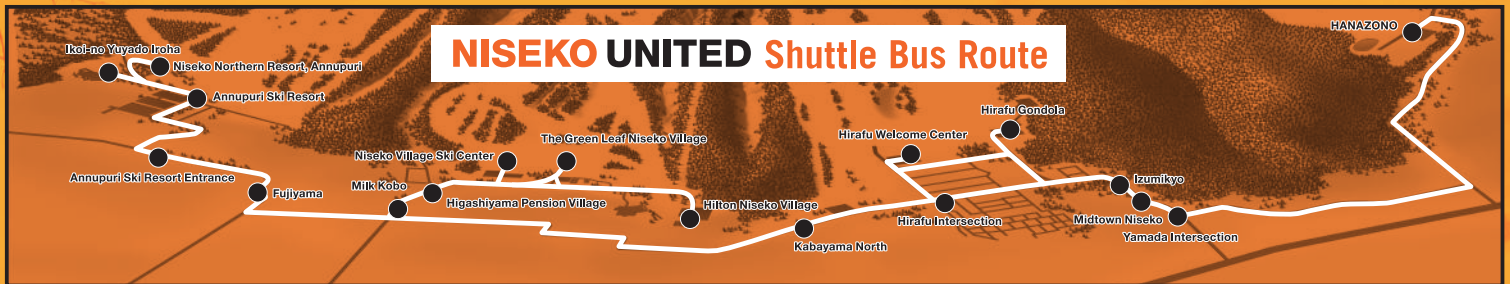

### FARE

**Free**

Persons with the following currently valid lift passes may ride the bus for free. All-mountain day passes, hour-based passes and season passes.

**1point**

Valid all-mountain point passes.

### A-LINE → IKOI-NO YUYADO IROHA

↓ BUS STOP	LINE →	A	A	A	A	A	A	A
HANAZONO		7:40	9:40	11:40	13:40	15:40	17:40	19:40
Yamada Intersection		7:54	9:54	11:54	13:54	15:54	17:54	19:54
Midtown Niseko		7:55	9:55	11:55	13:55	15:55	17:55	19:55
Izumikyo		7:56	9:56	11:56	13:56	15:56	17:56	19:56
Hiraifu Intersection		7:57	9:57	11:57	13:57	15:57	17:57	19:57
Hiraifu Welcome Center		8:04	10:04	12:04	14:04	16:04	18:04	20:04
Hiraifu Gondola		8:09	10:09	12:09	14:09	16:09	18:09	20:09
Hiraifu Intersection		8:12	10:12	12:12	14:12	16:12	18:12	20:12
Kabayama North		8:14	10:14	12:14	14:14	16:14	18:14	20:14
Milk Kobo		8:21	10:21	12:21	14:21	16:21	18:21	20:21
Higashiyama Pension Village		8:22	10:22	12:22	14:22	16:22	18:22	20:22
Niseko Village Ski Center		8:25	10:25	12:25	14:25	16:25	18:25	20:25
The Green Leaf Niseko Village		8:27	10:27	12:27	14:27	16:27	18:27	20:27
Hilton Niseko Village		8:32	10:32	12:32	14:32	16:32	18:32	20:32
Higashiyama Pension Village		8:34	10:34	12:34	14:34	16:34	18:34	20:34
Milk Kobo		8:35	10:35	12:35	14:35	16:35	18:35	20:35
Fujiyama		8:38	10:38	12:38	14:38	16:38	18:38	20:38
Annupuri Entrance		8:41	10:41	12:41	14:41	16:41	18:41	20:41
Annupuri Ski Resort		8:45	10:45	12:45	14:45	16:45	18:45	20:45
Niseko Northern Resort, Annupuri		8:47	10:47	12:47	14:47	16:47	18:47	20:47
Iko-no Yuyado Iroha		8:48	10:48	12:48	14:48	16:48	18:48	20:48